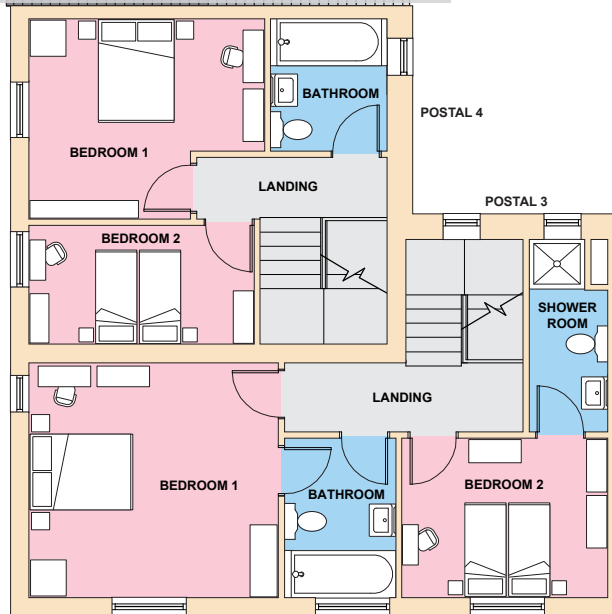

## Postal 4:-

Bathroom - 6'11" x 5'11"

Bed 1 - 12'2" x 10'6"

Bed 2 - 12'2" x 6'

## Postal 3:-

Bed 2 - 10'10" x 8'2"

Shower room - 9'7" x 3'7"

Bathroom - 8'2" x 5'11"

Bed 1 - 12'2" x 13'1"

Second floor layouts - postal no's 3 and 4