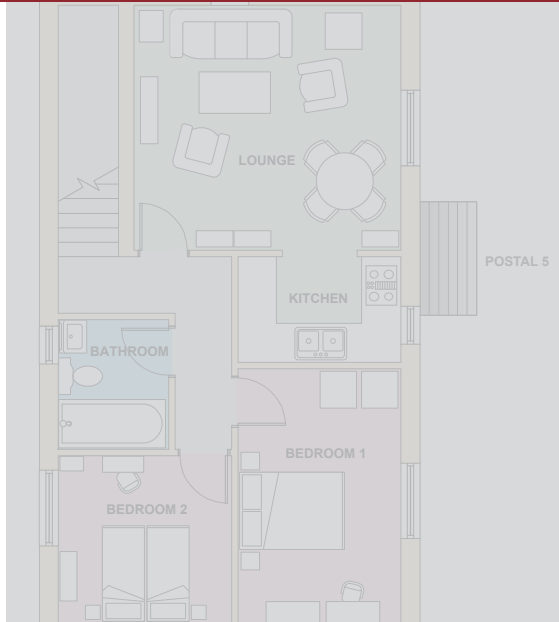

Riverside Mills - Launceston

Postal 4:-
Bed 3 - 6'8" x 6'7"
Lounge - 12'2" x 17'

Postal 3:-
Shower room - 9'10" x 3'7"
Bed 3 - 8'2" x 10'3"
Lounge - 19'9" x 12'4"

First floor layouts - postal no's 3 and 4